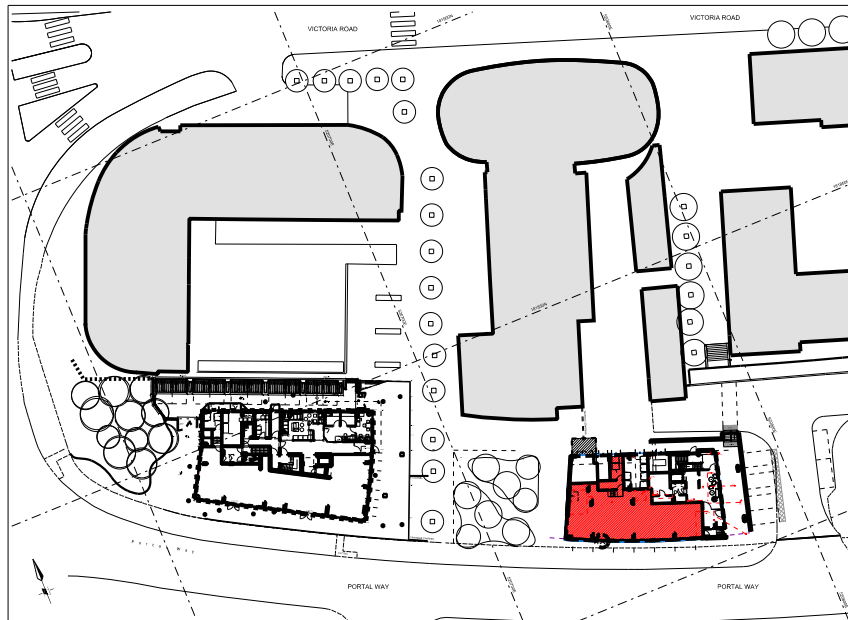

1:200 @ A3

KEY:

1:1250 @ A3

FALCONER CHESTER HALL

No 12 Temple Street, Liverpool L2 5RH Te